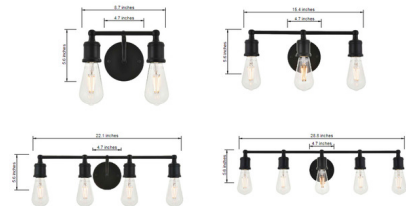

By Elegant Lighting

Description

The Serif Bathroom Vanity Light adds a graceful allure to your interior space. The bare bulbs seem to hang from straight arms, adding a hint of industrialism to your room. Available in 2, 3, 4, and 5 light options.

Shown in black

Specifications

COLOR	N/A
BODY FINISH	Black
WATTAGE	80W
DIMMER	Standard 120V
DIMENSIONS	8.7"W x 5.6"H x 6.2"D
BULB NOT INCLUDED	2 x Edison/Medium (E26)/40W/120V Incandescent
OTHER BULB OPTIONS	2 x A19/Medium (E26)/120V Incandescent 2 x A19/Medium (E26)/120V LED 2 x Edison/Medium (E26)/120V LED