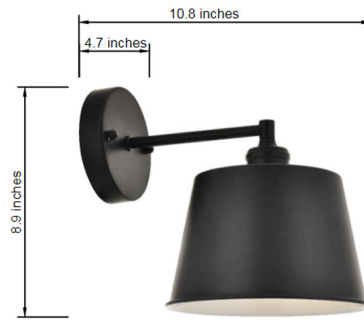

Lightology

lightology.com
866-954-4489
05-22-26

Project: _____

Company: _____

Location: _____ Fixture Type: _____

SPEC #: **ELG1057801**

Approved On: _____ Approved By: _____

Nota Wall Sconce By Elegant Lighting

Description

The Nota Wall Sconce brings a clean industrial vibe to your interior space. The simple design provides beautiful illumination across your room.

Shown in black

Specifications

COLOR	N/A
BODY FINISH	Black
WATTAGE	40W
DIMMER	Standard 120V
DIMENSIONS	7.9"W x 8.9"H x 10.8"D
BULB NOT INCLUDED	1 x A19/Medium (E26)/40W/120V Incandescent
OTHER BULB OPTIONS	1 x A19/Medium (E26)/120V LED