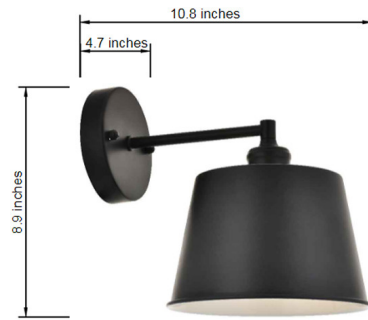

Lightology

lightology.com
866-954-4489
07-07-26

Project: _____

Company: _____

Location: _____ Fixture Type: _____

SPEC #: **ELG1057801**

Approved On: _____ Approved By: _____

Nota Wall Sconce By Elegant Lighting

Description

The Nota Wall Sconce brings a clean industrial vibe to your interior space. The simple design provides beautiful illumination across your room.

Shown in black

Specifications

COLOR	N/A
BODY FINISH	Black
WATTAGE	40W
DIMMER	Standard 120V
DIMENSIONS	7.9"W x 8.9"H x 10.8"D
BULB NOT INCLUDED	1 x A19/Medium (E26)/40W/120V Incandescent
OTHER BULB OPTIONS	1 x A19/Medium (E26)/120V LED