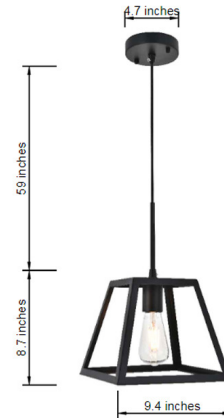

CLICK TO VIEW PRODUCT

Notes: