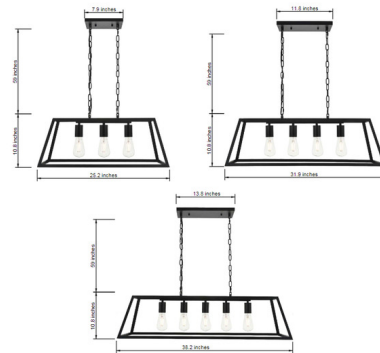

### Description

The Resolute Linear Pendant brings an open airy design to your interior space. The clean trapezoid frame and bare bulbs will blend in styles from midcentury modern to contemporary. Note: The Black/Brass finish is only available in 38.2 inch size.

### Specifications

COLOR	N/A
BODY FINISH	Black
WATTAGE	120W
DIMMER	Standard 120V
DIMENSIONS	25.2"L x 11"W x 10.8"H
BULB NOT INCLUDED	3 x Edison/Medium (E26)/40W/120V Incandescent
OTHER BULB OPTIONS	3 x A19/Medium (E26)/120V Incandescent 3 x A19/Medium (E26)/120V LED 3 x Edison/Medium (E26)/120V LED