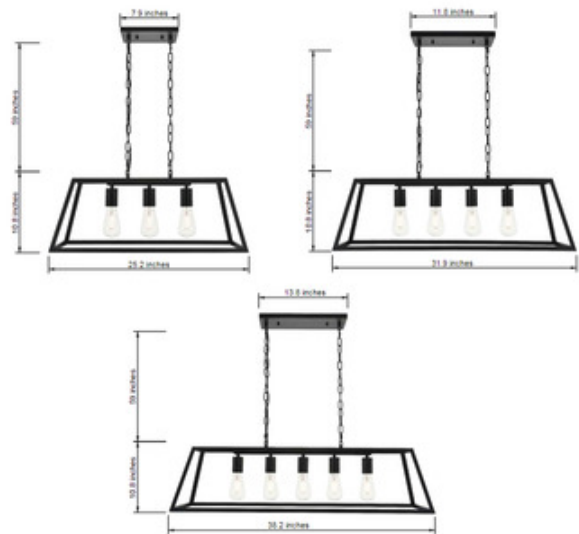

BRAND Elegant Lighting

DESCRIPTION

The Resolute Linear Pendant brings an open airy design to your interior space. The clean trapezoid frame and bare bulbs will blend in styles from midcentury modern to contemporary. Available in three sizes.

Shown in: Black / Brass

SHADE COLOR	N/A
BODY FINISH	Black / Brass
WATTAGE	120W
DIMMER	Standard 120V
DIMENSIONS	25.2"L x 11"W x 10.8"H
BULB NOT INCLUDED	
LAMP	3 x Edison/Medium (E26)/40W/120V Incandescent 3 x A19/Medium (E26)/120V Incandescent 3 x A19/Medium (E26)/120V LED 3 x Edison/Medium (E26)/120V LED

SPEC # ELG1057808

COMPANY	PROJECT	FIXTURE TYPE	APPROVED BY	DATE