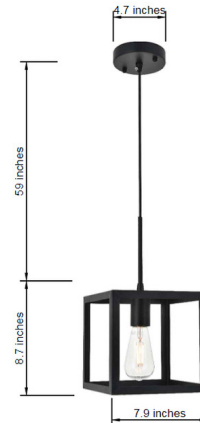

CLICK TO VIEW PRODUCT

Notes: