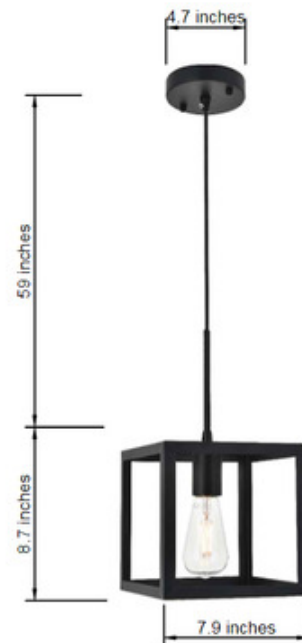

COMPANY	PROJECT	FIXTURE TYPE	APPROVED BY	DATE