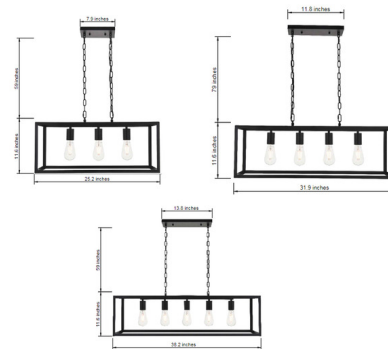

## Resolute Linear Box Pendant By Elegant Lighting

### Description

The Resolute Linear Box Pendant brings an open airy design to your interior space. The clean frame and bare bulbs will blend in styles from midcentury modern to contemporary. Available in three sizes.

### Specifications

COLOR	N/A
BODY FINISH	Black
WATTAGE	120W
DIMMER	Standard 120V
DIMENSIONS	25.2"L x 9.4"W x 11.6"H
BULB NOT INCLUDED	3 x Edison/Medium (E26)/40W/120V Incandescent
OTHER BULB OPTIONS	3 x A19/Medium (E26)/120V Incandescent 3 x A19/Medium (E26)/120V LED 3 x Edison/Medium (E26)/120V LED