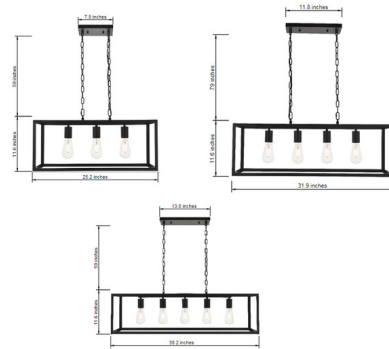

CLICK TO VIEW PRODUCT

Notes: