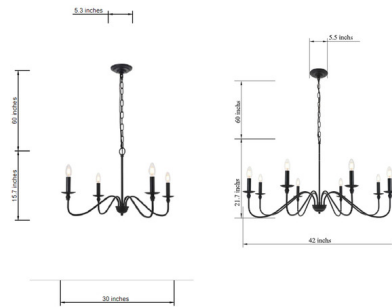

Lightology

lightology.com
866-954-4489
04-25-26

Project: _____

Company: _____

Location: _____ Fixture Type: _____

SPEC #: **ELG1057837**

Approved On: _____ Approved By: _____

Rohan Chandelier By Elegant Lighting

Description

The Rohan Chandelier brings the traditional candelabra to your interior space. The gentle undulating arms add a simple beauty to your room. Available in two sizes.

Shown in matte black

Specifications

COLOR	N/A
BODY FINISH	Matte Black
WATTAGE	160W
DIMMER	Standard 120V
DIMENSIONS	30"L x 30"W x 15.7"H
BULB NOT INCLUDED	4 x B10/Candelabra (E12)/40W/120V Incandescent
OTHER BULB OPTIONS	4 x B10/Candelabra (E12)/120V LED