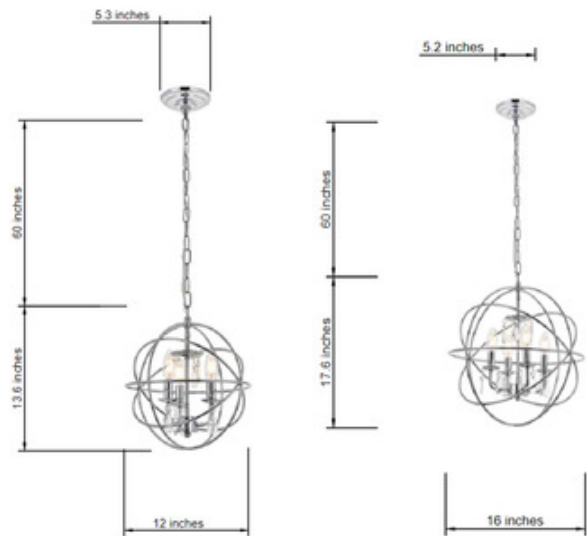

BRAND

Elegant Lighting

DESCRIPTION

The Wallace Chandelier brings harmony and balance to your interior space. Rings of iron circle around a candelabra that hangs with unique crystals. Available in two sizes.

Shown in: Black / Brass / Crystal

SHADE COLOR	Crystal
BODY FINISH	Black / Brass
WATTAGE	120W
DIMMER	Standard 120V
DIMENSIONS	12"W x 13.6"H
BULB NOT INCLUDED	
LAMP	3 x B10/Candelabra (E12)/40W/120V Incandescent 3 x B10/Candelabra (E12)/120V LED

SPEC #

ELG1057854

COMPANY

PROJECT

FIXTURE TYPE

APPROVED BY

DATE