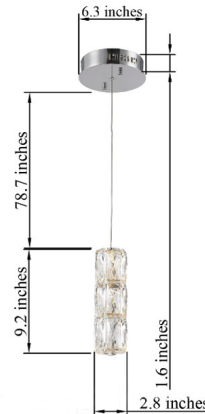

Description

The Polaris Pendant adds grace and glam with its crystal cut to look like ice cubes. Light emits beautifully along the length of the diffuser and across your room.

Specifications

COLOR	Clear
BODY FINISH	Gold
WATTAGE	8W
DIMMER	Low Voltage Electronic
DIMENSIONS	6"L x 6"W x 9.2"H
INTEGRATED LED MODULE	1 x LED/8W/120V LED

Technical Information

LAMP LIFE	20000 hours
COLOR RENDERING	.80 CRI
LAMP COLOR	.3000K
LUMENS/WATT	.82.50
LUMINOUS FLUX	.660 lumens

Shown in gold / clear

CLICK TO VIEW PRODUCT

Notes: