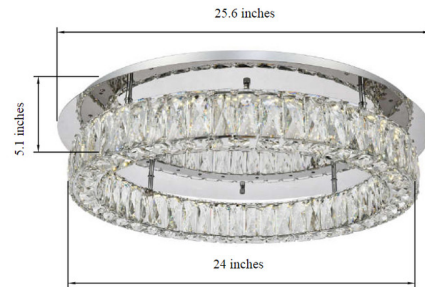

Description

The Monroe Flush Ceiling Light adds stunning glam to your room. Inspired by Marilyn Monroe, the intricately rectangular and square cut crystals create diamond like sparkle across your space.

Specifications

COLOR Crystal
BODY FINISH Gold
WATTAGE 108W
DIMMER Low Voltage Electronic
DIMENSIONS 25.6"W x 9.8"H
INTEGRATED LED MODULE 2 x LED/54W/120V LED

Technical Information

LAMP LIFE 20000 hours
COLOR RENDERING 80 CRI
LAMP COLOR 3000K
LUMENS/WATT 87.04
LUMINOUS FLUX 4700 lumens

Shown in gold / crystal

CLICK TO VIEW PRODUCT

Notes: