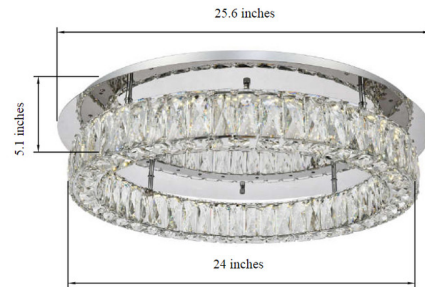

By Elegant Lighting

Description

The Monroe Flush Ceiling Light adds stunning glam to your room. Inspired by Marilyn Monroe, the intricately rectangular and square cut crystals create diamond like sparkle across your space.

Specifications

COLOR	Crystal
BODY FINISH	Gold
WATTAGE	108W
DIMMER	Low Voltage Electronic
DIMENSIONS	25.6"W x 9.8"H
INTEGRATED LED MODULE	2 x LED/54W/120V LED

Technical Information

LAMP LIFE	20000 hours
COLOR RENDERING	80 CRI
LAMP COLOR	3000K
LUMENS/WATT	87.04
LUMINOUS FLUX	4700 lumens

Shown in gold / crystal

CLICK TO VIEW PRODUCT

Notes: