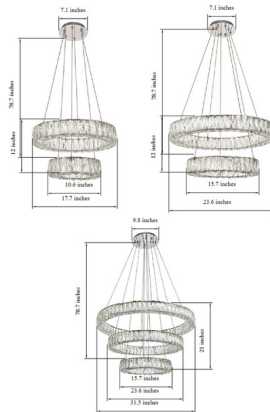

Description

The Monroe Pendant adds stunning glam to your room. Inspired by Marilyn Monroe, the intricately rectangular and square cut crystals create diamond like sparkle across your space. The tiers create multi levels of light. Available in three sizes.

Specifications

COLOR Crystal
BODY FINISH Gold
WATTAGE 72W
DIMMER Low Voltage Electronic
DIMENSIONS 17.7"W x 12"H
INTEGRATED LED MODULE 2 x LED/36W/120V LED

Technical Information

LAMP LIFE 20000 hours
COLOR RENDERING 80 CRI
LAMP COLOR 3000K
LUMENS/WATT 88.89
LUMINOUS FLUX 3200 lumens

Shown in gold / crystal

CLICK TO VIEW PRODUCT

Notes: