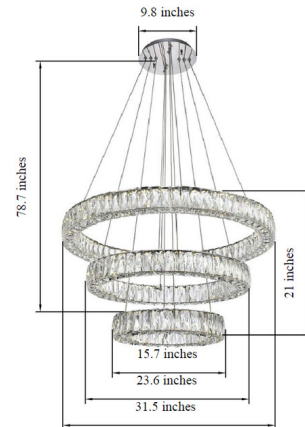

Description

The Monroe Triple Tier Pendant adds stunning glam to your room. Inspired by Marilyn Monroe, the intricately rectangular and square cut crystals create diamond like sparkle across your space. The tiers create multi levels of light.

Specifications

COLOR	Crystal
BODY FINISH	Gold
WATTAGE	297W
DIMMER	Low Voltage Electronic
DIMENSIONS	31.5"W x 21"H
INTEGRATED LED MODULE	3 x LED/99W/120V LED

Technical Information

LAMP LIFE	20000 hours
COLOR RENDERING	80 CRI
LAMP COLOR	3000K
LUMENS/WATT	87.88
LUMINOUS FLUX	8700 lumens

Shown in gold / crystal

CLICK TO VIEW PRODUCT

Notes: