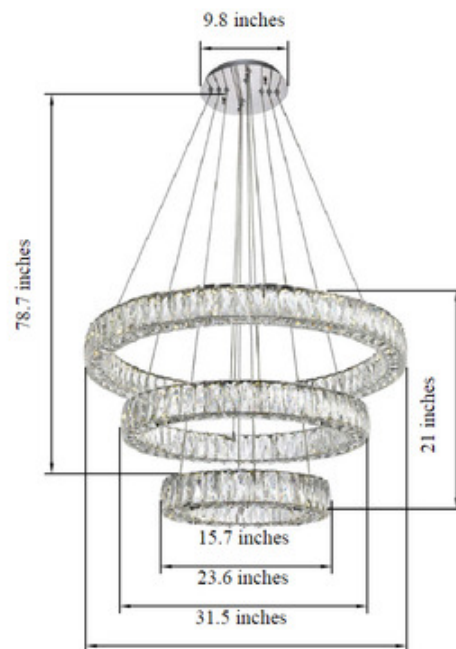

BRAND Elegant Lighting

DESCRIPTION

The Monroe Triple Tier Pendant adds stunning glam to your room. Inspired by Marilyn Monroe, the intricately rectangular and square cut crystals create diamond like sparkle across your space. The tiers create multi levels of light.

Shown in: Gold / Crystal

SHADE COLOR	Crystal
BODY FINISH	Gold
WATTAGE	297W
DIMMER	Low Voltage Electronic
DIMENSIONS	31.5"W x 21"H
INTEGRATED LED MODULE	
LAMP	3 x LED/99W/120V LED

Technical Information

LUMINOUS FLUX	8700 lumens
LUMENS/WATT	87.88
LAMP COLOR	3000K
COLOR RENDERING	80 CRI

SPEC # ELG1057877

COMPANY	PROJECT	FIXTURE TYPE	APPROVED BY	DATE