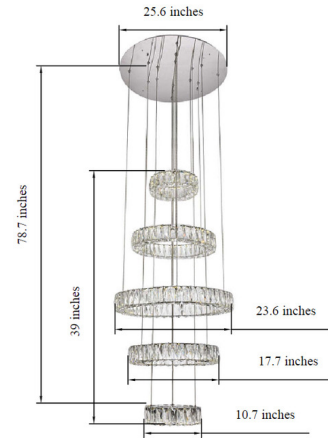

Shown in gold / crystal