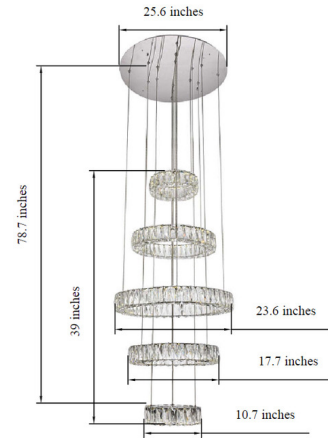

## Monroe Five Tier Pendant By Elegant Lighting

### Description

The Monroe Five Tier Pendant adds stunning glam to your room. Inspired by Marilyn Monroe, the intricately rectangular and square cut crystals create diamond like sparkle across your space. The tiers create multi levels of light.

### Specifications

COLOR	Crystal
BODY FINISH	Gold
WATTAGE	515W
DIMMER	Low Voltage Electronic
DIMENSIONS	25.6"W x 39"H
INTEGRATED LED MODULE	5 x LED/103W/120V LED

### Technical Information

PRODUCT DIMENSIONS	Overall Height: 78.7"
LAMP LIFE	20000 hours
COLOR RENDERING	.80 CRI
LAMP COLOR	.3000K
LUMENS/WATT	89.32
LUMINOUS FLUX	9200 lumens

Shown in gold / crystal

CLICK TO VIEW PRODUCT