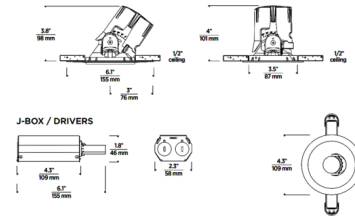

Shown in white / white