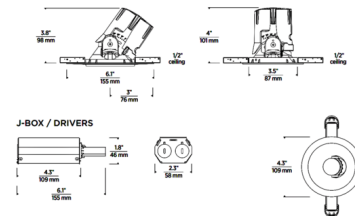

Shown in white / white