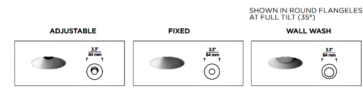

DELIVERED LUMENS	ADJUSTABLE & FIXED				WALL WASH			
	STATIC WHITE		WARM DIM		STATIC WHITE		WARM DIM	
lm	Efficiency	Lumens	Efficiency	Lumens	Efficiency	Lumens	Efficiency	
100	66	800	67	700	65	100	64	
1000	65	845	63	935	62	700	47	
CR	90							
IC	2700K, 3000K or 3000K							
IC	3000K, 3000K