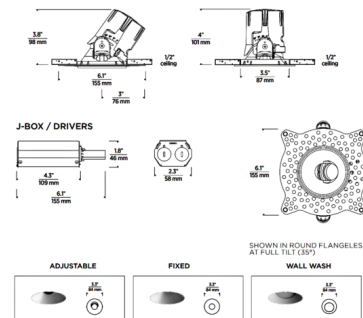

CLICK TO VIEW PRODUCT

Notes: