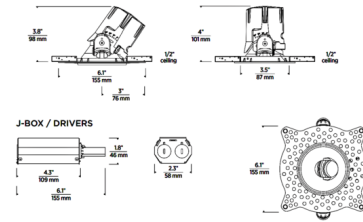

DELIVERED LUMENS	ADJUSTABLE & FIXED				WALL WASH			
	STATIC WHITE		WARM DIM		STATIC WHITE		WARM DIM	
lm	Efficiency	Lumens	Efficiency	Lumens	Efficiency	Lumens	Efficiency	
100	66	800	67	700	65	100	64	
1000	65	845	63	935	62	700	47	
CR	90							
IC	2700K, 3000K or 3000K							
IC	3000K, 3000K