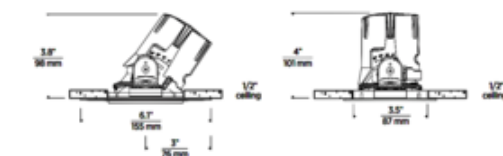

BRAND Visual Comfort Architectural

DESCRIPTION

The Entra CL 3 Inch Remodel Non-IC Housing with Square Flanged Trim is offered in two lumen package options in an adjustable module with 35 degree tilt, 360 degree rotation and 40 degree beam angle, a fixed downlight module, or a wall wash module with asymmetric distribution. Includes 40 degree optic. 20, 30 and 60 degree optics can be ordered separately. White trim finish is field paintable. Note: Fixed and Wall Wash options are wet listed. Adjustable option is damp listed. Includes housing, 120/277V Universal LED driver, and trim. Dimmable with standard reverse-phase, forward-phase, TRIAC, and 0-10V dimming (down to 5%).

TRIM COLOR	White
BODY FINISH	White
WATTAGE	8W
DIMMER	Low Voltage Electronic
DIMENSIONS	3.45"W x 4"H
INTEGRATED LED MODULE	
LAMP	1 x LED/8W/120-277V LED

Technical Information

LUMINOUS FLUX	700 lumens
LUMENS/WATT	87.50
LAMP COLOR	2700K
COLOR RENDERING	90 CRI
LAMP LIFE	50000 hours
FUNCTION	Decorative
CEILING TYPE	Drywall with Trim
HOUSING TYPE	Remodel NON IC
HOUSING HEIGHT	4"
SPEC #	ELE1058318