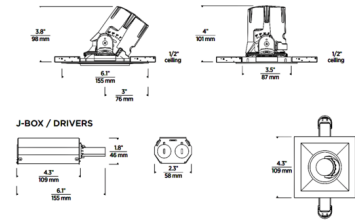

Shown in white / white