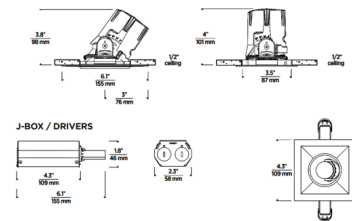

Shown in white / white