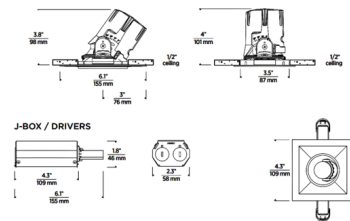

Shown in white / white