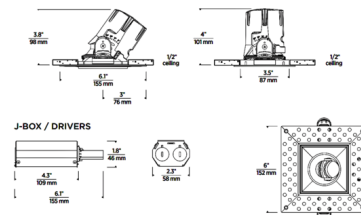

CLICK TO VIEW PRODUCT

Notes: