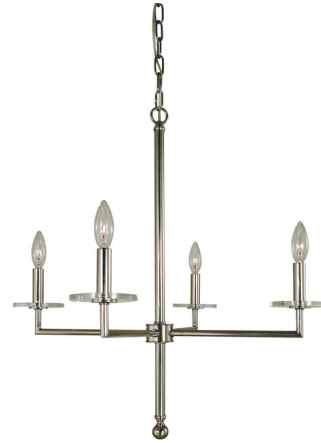

Lightology

lightology.com
866-954-4489
04-25-26

Project: _____

Company: _____

Location: _____ Fixture Type: _____

SPEC #: **FRG1058879**

Approved On: _____ Approved By: _____

Muse Pendant By Framburg

Description

The Muse Pendant features a simple yet elegant silhouette that complements a variety of interior styles. A clear crystal bobèche on each arm adds a decorative accent.

Shown in polished nickel

Specifications

COLOR	N/A
BODY FINISH	Polished Nickel
WATTAGE	240W
DIMMER	Standard 120V
DIMENSIONS	23"W x 25"H x 23"D
BULB NOT INCLUDED	4 x B10/Candelabra (E12)/60W/120V Incandescent
OTHER BULB OPTIONS	4 x B10/Candelabra (E12)/120V LED