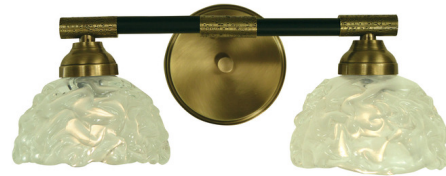

Lightology

lightology.com
866-954-4489
07-08-26

Project: _____

Company: _____

Location: _____ Fixture Type: _____

SPEC #: **FRG1058992**

Approved On: _____ Approved By: _____

Stonebridge Bathroom Vanity Light By Framburg

Description

The Stonebridge Bathroom Vanity Light features Italian Piastra glass shades supported by a matte black metal bar and accented with hammered metal finishes.

Shown in antique brass / matte black

Specifications

COLOR N/A
BODY FINISH Antique Brass / Matte Black
WATTAGE 120W
DIMMER Standard 120V
DIMENSIONS 15"W x 6"H x 7.5"D
BULB NOT INCLUDED 2 x G16.5/Medium (E26)/60W/120V Incandescent
OTHER BULB OPTIONS 2 x G16.5/Medium (E26)/120V LED

Technical Information

PRODUCT DIMENSIONS Shade: 5.75"W x 3.25"H

CLICK TO VIEW PRODUCT

Notes: