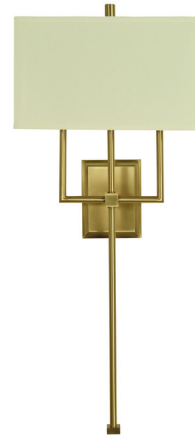

Lightology

lightology.com
866-954-4489
05-22-26

Project: _____

Company: _____

Location: _____ Fixture Type: _____

SPEC #: **FRG1059001**

Approved On: _____ Approved By: _____

5674 Wall Sconce By Framburg

Description

The 5674 Wall Sconce offers a trident shaped frame in a brushed brass finish topped with a rectangular, off-white shade.

Shown in brushed brass / off white

Specifications

COLOR Off White
BODY FINISH Brushed Brass
WATTAGE 120W
DIMMER Standard 120V
DIMENSIONS 13"W x 31"H x 6"D
BULB NOT INCLUDED 2 x A19/Medium (E26)/60W/120V Incandescent
OTHER BULB OPTIONS 2 x A19/Medium (E26)/120V LED

Technical Information

PRODUCT DIMENSIONS Shade: 13"W x 7 1/2"H x 6"D

CLICK TO VIEW PRODUCT

Notes: