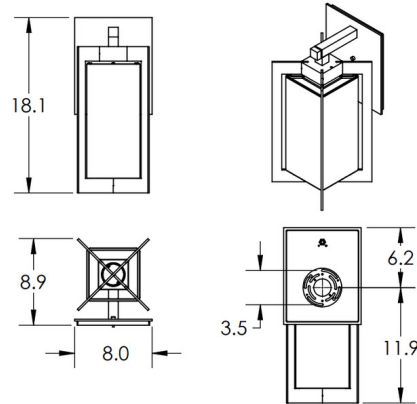

CLICK TO VIEW PRODUCT

Notes: