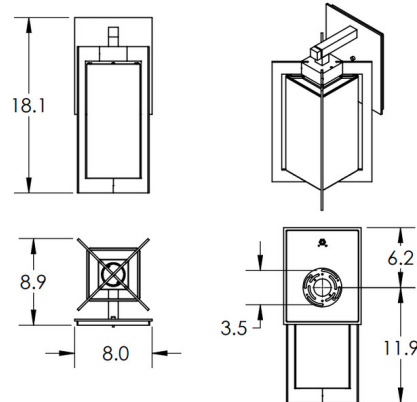

CLICK TO VIEW PRODUCT

Notes: