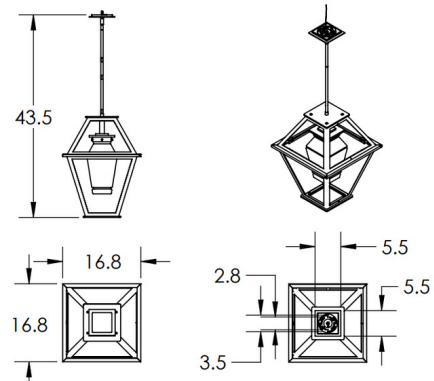

CLICK TO VIEW PRODUCT

Notes: