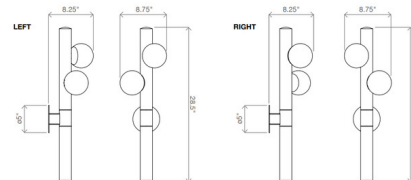

By hollis+morris

Description

The Willow Wall Sconce brings a chic and intriguing design that draws inspiration from nature to your interior space. The wooden branch holds hand blown glass globes, like spring buds nestled in, waiting to fully bloom. A metal backplate completes the look. Available in Right and Left orientations.

Shown in black oak / black

Specifications

COLOR Black
BODY FINISH Black Oak
WATTAGE 8W
DIMMER Low Voltage Electronic
DIMENSIONS 8.75"W x 28.5"H x 8.25"D
BULB INCLUDED 2 x JC/G4 (bipin)/4W/12V LED
COUNTRY OF ORIGIN Canada