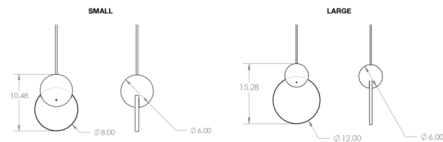

Description

The Anchor Pendant is inspired by a vessel's anchor with a smooth clean update. The spherical wood base sits atop an acrylic disc that amplifies the radiant light from its integrated LED light source. Canopy: 7 inch diameter.

Shown in white oak / clear

Specifications

COLOR Clear
BODY FINISH White Oak
WATTAGE 2W
DIMMER Low Voltage Electronic
DIMENSIONS 8"W x 10.5"H x 6"D
INTEGRATED LED MODULE 1 x LED/2W/24V LED
COUNTRY OF ORIGIN Canada

Technical Information

PRODUCT DIMENSIONS Cord Length: 120"
LAMP COLOR 3000K
LUMENS/WATT 66.50
LUMINOUS FLUX 133 lumens

CLICK TO VIEW PRODUCT

Notes: