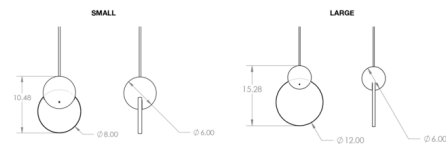

By hollis+morris

Description

The Anchor Pendant is inspired by a vessel's anchor with a smooth clean update. The spherical wood base sits atop an acrylic disc that amplifies the radiant light from its integrated LED light source. Canopy: 7 inch diameter.

Shown in white oak / clear

Specifications

COLOR Clear
BODY FINISH White Oak
WATTAGE 2W
DIMMER Low Voltage Electronic
DIMENSIONS 8"W x 10.5"H x 6"D
INTEGRATED LED MODULE 1 x LED/2W/24V LED
COUNTRY OF ORIGIN Canada

Technical Information

PRODUCT DIMENSIONS Cord Length: 120"
LAMP COLOR 3000K
LUMENS/WATT 66.50
LUMINOUS FLUX 133 lumens

CLICK TO VIEW PRODUCT

Notes: