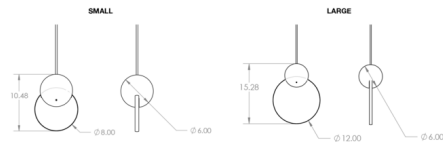

By hollis+morris

Description

The Anchor Pendant is inspired by a vessel's anchor with a smooth clean update. The spherical wood base sits atop an acrylic disc that amplifies the radiant light from its integrated LED light source. Canopy: 7 inch diameter.

Shown in white oak / clear

Specifications

COLOR Clear
BODY FINISH White Oak
WATTAGE 2W
DIMMER Low Voltage Electronic
DIMENSIONS 8"W x 10.5"H x 6"D
INTEGRATED LED MODULE 1 x LED/2W/24V LED
COUNTRY OF ORIGIN Canada

Technical Information

PRODUCT DIMENSIONS Cord Length: 120"
LAMP COLOR 3000K
LUMENS/WATT 66.50
LUMINOUS FLUX 133 lumens

CLICK TO VIEW PRODUCT

Notes: