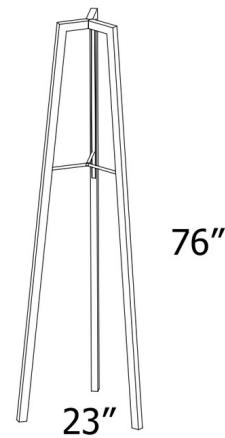

CLICK TO VIEW PRODUCT

Notes: