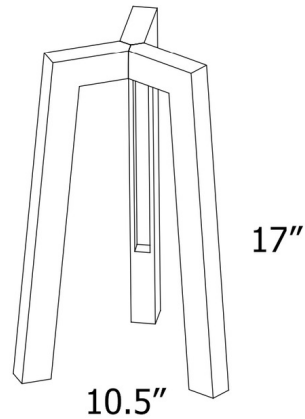

Specifications

COLOR	N/A
BODY FINISH	Walnut
WATTAGE	27W
DIMMER	Included
DIMENSIONS	10.5"W x 17"H
INTEGRATED LED MODULE	1 x LED/27W/120V LED
COUNTRY OF ORIGIN	Canada

Technical Information

PRODUCT DIMENSIONS	Cord: 96"
COLOR RENDERING	85 CRI
LAMP COLOR	3000K
LUMENS/WATT	54.67
LUMINOUS FLUX	1476 lumens

CLICK TO VIEW PRODUCT

Notes: