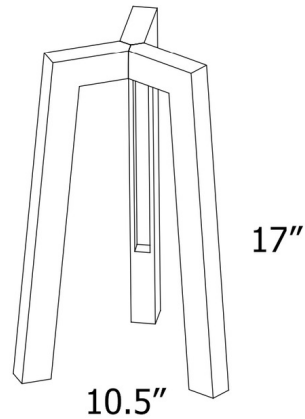

### Specifications

COLOR	N/A
BODY FINISH	Walnut
WATTAGE	27W
DIMMER	Included
DIMENSIONS	10.5"W x 17"H
INTEGRATED LED MODULE	1 x LED/27W/120V LED
COUNTRY OF ORIGIN	Canada

### Technical Information

PRODUCT DIMENSIONS	Cord: 96"
COLOR RENDERING	85 CRI
LAMP COLOR	3000K
LUMENS/WATT	54.67
LUMINOUS FLUX	1476 lumens

CLICK TO VIEW PRODUCT

Notes: