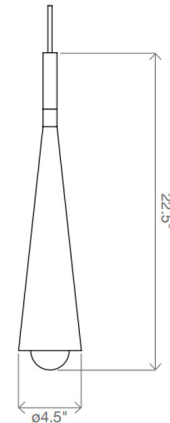

### Description

Inspired by nature, the Stem Pendant is crafted out of solid white oak or walnut with a brushed metal accent. At the base of the wooden spire, a hand-blown frosted glass light glows like a flower blooming on a stem. The canopy is an unobtrusive powder-coated ceiling white. This slim pendant hangs gracefully from above, perfect for lighting a pair of nightstands or a modern dining area.

### Specifications

COLOR	Black Oak
BODY FINISH	Brushed Brass
WATTAGE	4.5W
DIMMER	Standard 120V
DIMENSIONS	4.5"W x 22.5"H
BULB INCLUDED	1 x JCD/G9/4.5W/120V LED
COUNTRY OF ORIGIN	Canada