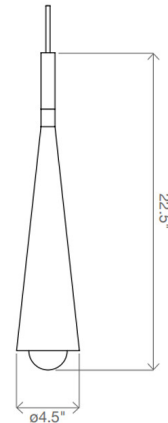

By hollis+morris

Description

Inspired by nature, the Stem Pendant is crafted out of solid white oak or walnut with a brushed metal accent. At the base of the wooden spire, a hand-blown frosted glass light glows like a flower blooming on a stem. The canopy is an unobtrusive powder-coated ceiling white. This slim pendant hangs gracefully from above, perfect for lighting a pair of nightstands or a modern dining area.

Shown in brushed brass / walnut

Specifications

COLOR	Walnut
BODY FINISH	Brushed Brass
WATTAGE	4.5W
DIMMER	Standard 120V
DIMENSIONS	4.5\"W x 22.5\"H
BULB INCLUDED	1 x JCD/G9/4.5W/120V LED
COUNTRY OF ORIGIN	Canada

Technical Information

PRODUCT DIMENSIONS	Cord Length: 120"
COLOR RENDERING	85 CRI
LAMP COLOR	3000K
LUMENS/WATT	100.00
LUMINOUS FLUX	450 lumens

CLICK TO VIEW PRODUCT

Notes: