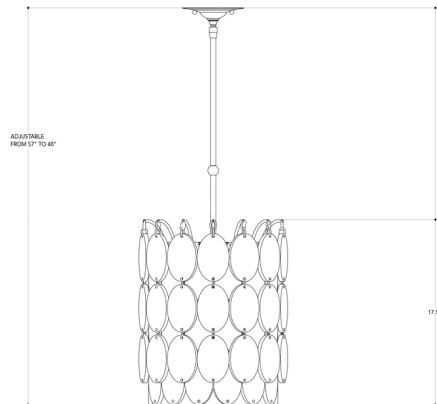

Lightology

lightology.com
866-954-4489
04-25-26

Project: _____

Company: _____

Location: _____ Fixture Type: _____

SPEC #: **CRC105960**

Approved On: _____ Approved By: _____

Airlie Pendant

By Currey & Company

Description

Airlie Pendant features recycled glass discs arranged in a cascade mounted to a pendant frame in Satin Black finish. One 100 watt 120 volt A19 incandescent lamp not included. 14 inch diameter x 56 inches high.

Specifications

COLOR	Clear
BODY FINISH	Satin Black
WATTAGE	72W
DIMMER	Standard 120V
DIMENSIONS	14"W x 56"H
BULB NOT INCLUDED	1 x A19/Medium (E26)/72W/120V Incandescent
OTHER BULB OPTIONS	1 x A19/Medium (E26)/120V LED
COUNTRY OF ORIGIN	Philippines

Shown in satin black / clear

CLICK TO VIEW PRODUCT

Notes: