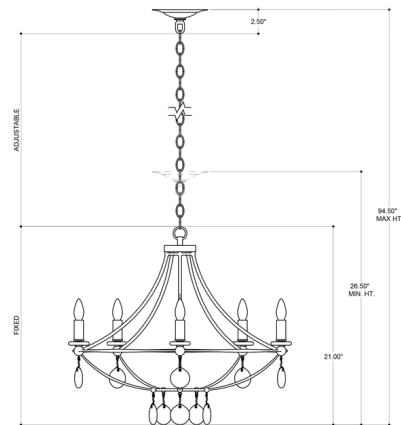

Description

The Novella Chandelier combines timeless craftsmanship with a creative use of materials. The bobeches and discs that adorn the Novella are made from Recycled Glass, while the Black frame is constructed of Iron and anchors the design. Elevate your interior with a touch of classicism.

Specifications

COLOR	Crystal
BODY FINISH	Mayfair
WATTAGE	30W
DIMMER	Standard 120V
DIMENSIONS	35"W x 28"H
BULB NOT INCLUDED	6 x B11/Candelabra (E12)/5W/120V LED
OTHER BULB OPTIONS	6 x B10/Candelabra (E12)/120V LED
	6 x B10/Candelabra (E12)/60W/120V Incandescent
COUNTRY OF ORIGIN	Philippines

Shown in mayfair / crystal

CLICK TO VIEW PRODUCT

Notes: