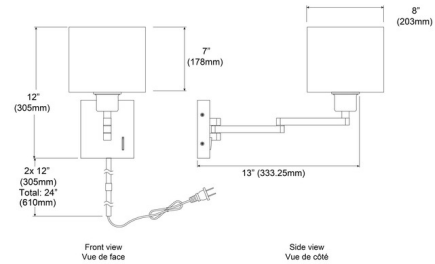

Description

Cast Metal Double Arm Swing Wall Light features a tapered White drum shade in Satin Chrome finish. One 100 watt 120 volt A19 incandescent lamp not included. 8 inches wide x 12 inches high x 16 inches deep.

Shown in satin chrome / white

Specifications

COLOR White
BODY FINISH Satin Chrome
WATTAGE 72W
DIMMER Standard 120V
DIMENSIONS 8"W x 12"H x 16"D
BULB NOT INCLUDED 1 x A19/Medium (E26)/72W/120V Incandescent
OTHER BULB OPTIONS 1 x A19/Medium (E26)/120V LED
COUNTRY OF ORIGIN China