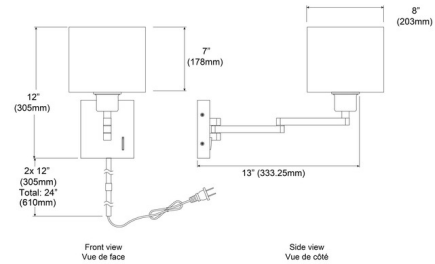

Description

Cast Metal Double Arm Swing Wall Light features a tapered White drum shade in Satin Chrome finish. One 100 watt 120 volt A19 incandescent lamp not included. 8 inches wide x 12 inches high x 16 inches deep.

Shown in satin chrome / white

Specifications

COLOR	White
BODY FINISH	Satin Chrome
WATTAGE	72W
DIMMER	Standard 120V
DIMENSIONS	8"W x 12"H x 16"D
BULB NOT INCLUDED	1 x A19/Medium (E26)/72W/120V Incandescent
OTHER BULB OPTIONS	1 x A19/Medium (E26)/120V LED
COUNTRY OF ORIGIN	China