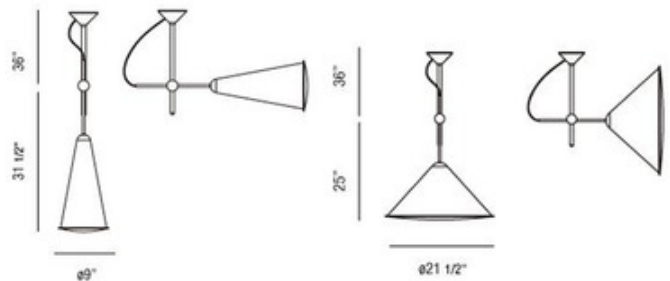

BRAND

Eurofase

DESCRIPTION

Manera Pendant features spun aluminum shades and a frosted polycarbonate diffuser and is available in 21-inch (width) versions. One 60-watt, 120 volt A19 medium base incandescent bulbs are required, but not included. Dimensions: 9-inch: 9W x 31.5H. 21-inch: 21.5W x 25H. Height is adjustable.

SHADE COLOR	N/A
BODY FINISH	Aluminum
WATTAGE	8W
DIMMER	N/A
DIMENSIONS	21.5"W x 25"H x 21.5"D
BULB NOT INCLUDED	
LAMP	1 x A19/Medium (E26)/8W/120V LED 1 x A19/Medium (E26)/60W/120V Incandescent

SPEC # EUFI06278