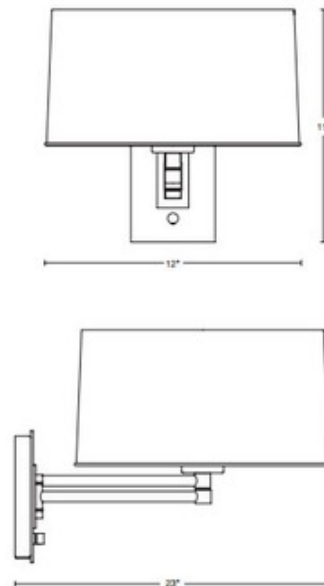

# Simple Swing Arm Wall Light

**Description:**

The Simple Swing Arm Wall Light is a direct wire fixture with a Doeskin Micro-suede, Flax, or Natural Anna fabric shade and a Soff Gold, Vintage Platinum, Black, Bronze, Dark Smoke, Burnished Steel, Natural Iron, or Mahogany finish. One 100 watt 120 volt A19 medium base bulb is required, but not included. 11 inch height x 12 inch width x 23 inch maximum depth. Backplate: 4 inch width x 6.25 inch height. Dimmer on backplate. UL listed. Made in the USA.

Shown in: Black / Natural Anna

**Price:** \$640.00

- Shade Color:** Natural Anna
- Body Finish:** Black
- Lamp:** 1 x A19/Medium (E26)/72W/120V Incandesc  
1 x A19/Medium (E26)/120V LED
- Wattage:** 72W
- Dimmer:** Included
- Dimensions:** 12"W x 11"H x 23"D