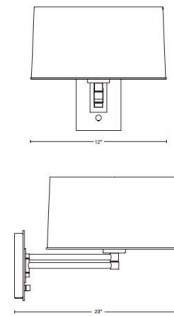

By Hubbardton Forge

Description

The Simple Swing Arm Wall Sconce brings a clean traditional look to your interior space. The double swing arm is topped with a drum shaped fabric shade that casts a warm glow across your room. Dimmer switch is located on the backplate. Lifetime Limited Warranty when installed in residential setting. Handcrafted to order by skilled artisans in Vermont, USA.

Shown in black / natural anna

Specifications

COLOR	Natural Anna
BODY FINISH	Black
WATTAGE	100W
DIMMER	Included
DIMENSIONS	12"W x 11"H x 23"D
BULB NOT INCLUDED	1 x A19/Medium (E26)/100W/120V Incandescent
OTHER BULB OPTIONS	1 x A19/Medium (E26)/120V LED
COUNTRY OF ORIGIN	United States

Technical Information

PRODUCT DIMENSIONS	Backplate: 4" x 6.25" Rect
--------------------	----------------------------

CLICK TO VIEW PRODUCT

Notes: