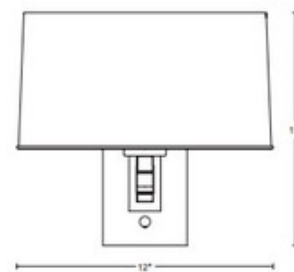

BRAND

Hubbardton Forge

DESCRIPTION

The Simple Swing Arm Wall Sconce brings a clean traditional look to your interior space. The double swing arm is topped with a drum shaped fabric shade that casts a warm glow across your room. Dimmer switch is located on the backplate. Lifetime Limited Warranty when installed in residential setting. Handcrafted to order by skilled artisans in Vermont, USA.

Shown in: Black / Natural Anna

SHADE COLOR	Natural Anna
BODY FINISH	Black
WATTAGE	100W
DIMMER	Included
DIMENSIONS	12"W x 11"H x 23"D
BULB NOT INCLUDED	
LAMP	1 x A19/Medium (E26)/100W/120V Incandescent 1 x A19/Medium (E26)/120V LED

Technical Information

PRODUCT DIMENSIONS	Backplate: 4" x 6.25" Rect
---------------------------	----------------------------

SPEC #	HUB106377
---------------	-----------

COMPANY	PROJECT	FIXTURE TYPE	APPROVED BY	DATE