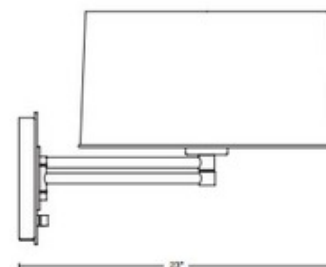

BRAND

Hubbardton Forge

DESCRIPTION

The Simple Swing Arm Wall Sconce brings a clean traditional look to your interior space. The double swing arm is topped with a drum shaped fabric shade that casts a warm glow across your room. Dimmer switch is located on the backplate. Lifetime Limited Warranty when installed in residential setting. Handcrafted to order by skilled artisans in Vermont, USA.

Shown in: Black / Natural Anna

SHADE COLOR	Natural Anna
BODY FINISH	Black
WATTAGE	100W
DIMMER	Included
DIMENSIONS	12"W x 11"H x 23"D
BULB NOT INCLUDED	
LAMP	1 x A19/Medium (E26)/100W/120V Incandescent 1 x A19/Medium (E26)/120V LED

Technical Information

PRODUCT DIMENSIONS	Backplate: 4" x 6.25" Rect
---------------------------	----------------------------

SPEC #	HUB106377
---------------	-----------

COMPANY	PROJECT	FIXTURE TYPE	APPROVED BY	DATE