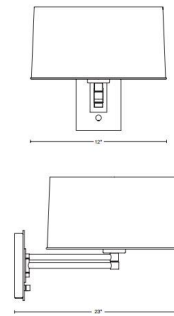

Shown in black / natural anna

Specifications

COLOR	Natural Anna
BODY FINISH	Black
WATTAGE	100W
DIMMER	Included
DIMENSIONS	12"W x 11"H x 23"D
BULB NOT INCLUDED	1 x A19/Medium (E26)/100W/120V Incandescent
OTHER BULB OPTIONS	1 x A19/Medium (E26)/120V LED
COUNTRY OF ORIGIN	United States

Technical Information

PRODUCT DIMENSIONS	Backplate: 4" x 6.25" Rect
--------------------	----------------------------

CLICK TO VIEW PRODUCT

Notes: