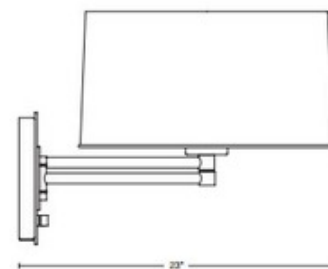

**BRAND**

Hubbardton Forge

**DESCRIPTION**

The Simple Swing Arm Wall Sconce brings a clean traditional look to your interior space. The double swing arm is topped with a drum shaped fabric shade that casts a warm glow across your room. Dimmer switch is located on the backplate. Lifetime Limited Warranty when installed in residential setting. Handcrafted to order by skilled artisans in Vermont, USA.

*Shown in: Black / Natural Anna*

<b>SHADE COLOR</b>	Natural Anna
<b>BODY FINISH</b>	Black
<b>WATTAGE</b>	100W
<b>DIMMER</b>	Included
<b>DIMENSIONS</b>	12"W x 11"H x 23"D
<b>BULB NOT INCLUDED</b>	
<b>LAMP</b>	1 x A19/Medium (E26)/100W/120V Incandescent 1 x A19/Medium (E26)/120V LED

*Technical Information*

<b>PRODUCT DIMENSIONS</b>	Backplate: 4" x 6.25" Rect
---------------------------	----------------------------

<b>SPEC #</b>	HUB106377
---------------	-----------

COMPANY	PROJECT	FIXTURE TYPE	APPROVED BY	DATE