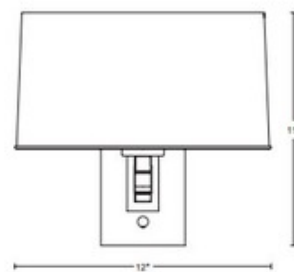

**BRAND**

Hubbardton Forge

**DESCRIPTION**

The Simple Swing Arm Wall Sconce brings a clean traditional look to your interior space. The double swing arm is topped with a drum shaped fabric shade that casts a warm glow across your room. Dimmer switch is located on the backplate. Lifetime Limited Warranty when installed in residential setting. Handcrafted to order by skilled artisans in Vermont, USA.

*Shown in: Black / Natural Anna*

<b>SHADE COLOR</b>	Natural Anna
<b>BODY FINISH</b>	Black
<b>WATTAGE</b>	100W
<b>DIMMER</b>	Included
<b>DIMENSIONS</b>	12"W x 11"H x 23"D
<b>BULB NOT INCLUDED</b>	
<b>LAMP</b>	1 x A19/Medium (E26)/100W/120V Incandescent 1 x A19/Medium (E26)/120V LED

*Technical Information*

<b>PRODUCT DIMENSIONS</b>	Backplate: 4" x 6.25" Rect
---------------------------	----------------------------

<b>SPEC #</b>	HUB106377
---------------	-----------

COMPANY	PROJECT	FIXTURE TYPE	APPROVED BY	DATE