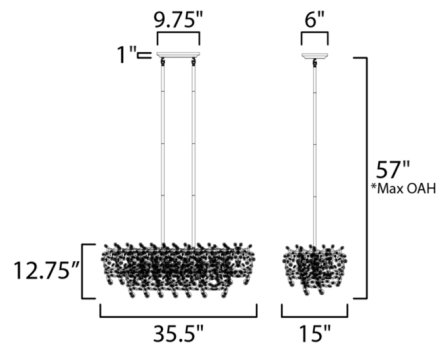

Description

The Comet Linear Pendant features Polished Chrome finish and beveled glass crystals which create countless reflective surfaces that delicately and boldly illuminate.

Specifications

COLOR	Crystal
BODY FINISH	Polished Chrome
WATTAGE	28W
DIMMER	Standard 120V
DIMENSIONS	35.5"L x 15"W x 12.75"H
BULB INCLUDED	7 x JCD/G9/4W/120V LED

Technical Information

LAMP COLOR	3000K
LUMENS/WATT	875.00
LUMINOUS FLUX	3500 lumens

Shown in polished chrome / crystal

CLICK TO VIEW PRODUCT

Notes: