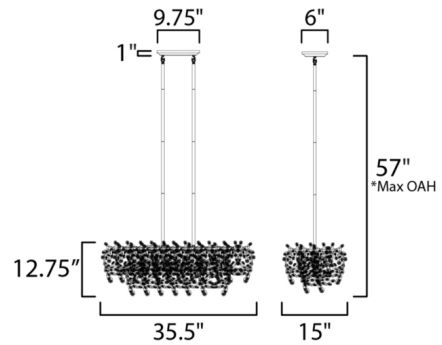

Description

The Comet Linear Pendant features Polished Chrome finish and beveled glass crystals which create countless reflective surfaces that delicately and boldly illuminate.

Specifications

COLOR Crystal
BODY FINISH Polished Chrome
WATTAGE 28W
DIMMER Standard 120V
DIMENSIONS 35.5"L x 15"W x 12.75"H
BULB INCLUDED 7 x JCD/G9/4W/120V LED

Technical Information

LAMP COLOR 3000K
LUMENS/WATT 875.00
LUMINOUS FLUX 3500 lumens

Shown in polished chrome / crystal

CLICK TO VIEW PRODUCT

Notes: