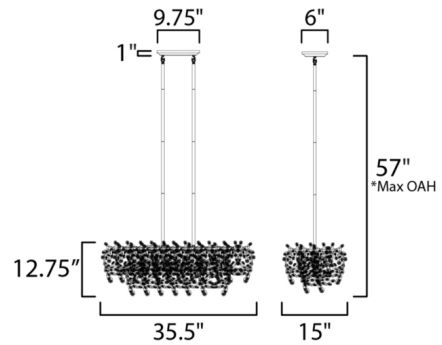

CLICK TO VIEW PRODUCT

Notes: