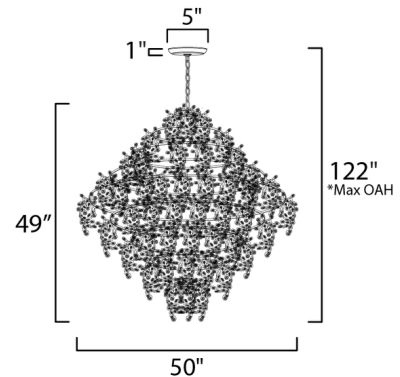

CLICK TO VIEW PRODUCT

Notes: