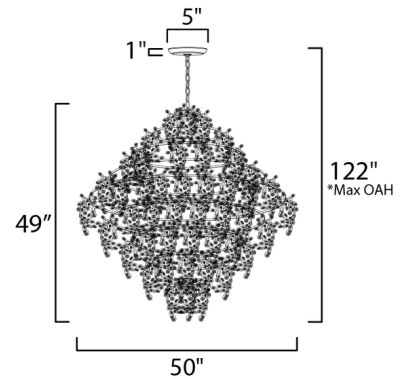

Description

Comet 21 Light Pendant features Polished Chrome finish and Beveled Glass Crystal. Available in a mini pendant, pendant, linear pendant, chandelier, wall and flush mount version. Twenty one 40 watt 120 volt G9 halogen lamps included. 50 inches wide x 52 inches high. Includes 36 inches of chain.

Shown in polished chrome / crystal

Specifications

COLOR Crystal
BODY FINISH Polished Chrome
WATTAGE 840W
DIMMER Standard 120V
DIMENSIONS 50"W x 49"H
BULB INCLUDED 21 x JCD/G9/40W/120V Krypton Xenon

Technical Information

LAMP COLOR 2900K
LUMENS/WATT 262.50
LUMINOUS FLUX 10500 lumens

CLICK TO VIEW PRODUCT

Notes: