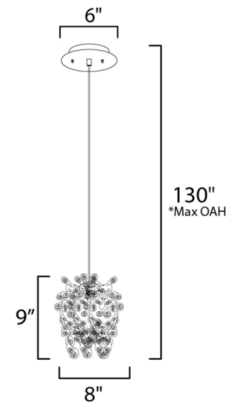

### Description

The Comet Mini Pendant features a Polished Chrome finish and beveled glass crystals which create countless reflective surfaces that delicately and boldly illuminate.

### Specifications

COLOR . . . . . Crystal  
BODY FINISH . . . . . Polished Chrome  
WATTAGE . . . . . 40W  
DIMMER . . . . . Standard 120V  
DIMENSIONS . . . . . 8"W x 9"H  
BULB INCLUDED . . . . . 1 x JCD/G9/40W/120V Krypton Xenon

### Technical Information

PRODUCT DIMENSIONS . . . . . Maximum Overall Height: 130"  
LAMP COLOR . . . . . 2900K  
LUMENS/WATT . . . . . 12.50  
LUMINOUS FLUX . . . . . 500 lumens

Shown in polished chrome / crystal