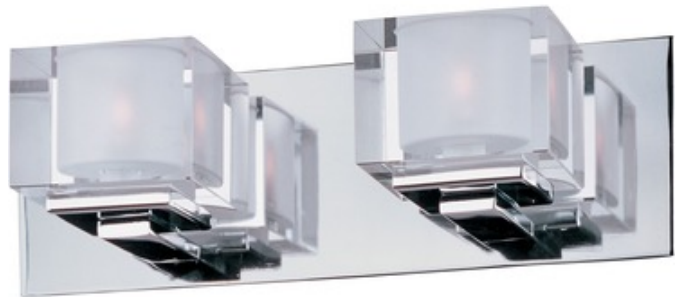

BRAND

Maxim Lighting

DESCRIPTION

Cubic Bath Bar features Polished Chrome finish with Clear glass shades. 60 watt 120 volt JCD type G9 base halogen lamps are included. Rated for damp location.

SHADE COLOR	Clear
BODY FINISH	Polished Chrome
WATTAGE	16W
DIMMER	Standard 120V
DIMENSIONS	14.5"W x 4.5"H x 5.25"D
BULB NOT INCLUDED	
LAMP	2 x JCD/G9/8W/120V LED

Technical Information

LUMINOUS FLUX	1600 lumens
LUMENS/WATT	200.00
LAMP COLOR	2900K

SPEC # MAX106466

COMPANY	PROJECT	FIXTURE TYPE	APPROVED BY	DATE