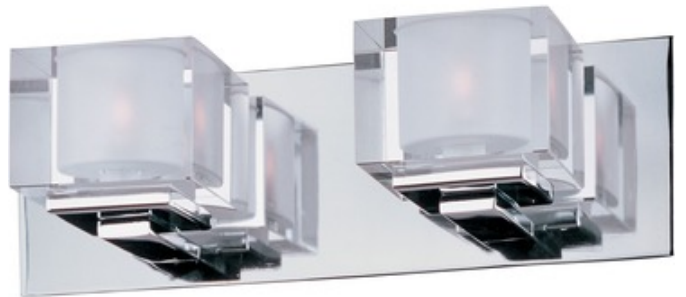

**BRAND**

Maxim Lighting

**DESCRIPTION**

Cubic Bath Bar features Polished Chrome finish with Clear glass shades. 60 watt 120 volt JCD type G9 base halogen lamps are included. Rated for damp location.

|                          |                         |
|--------------------------|-------------------------|
| <b>SHADE COLOR</b>       | Clear                   |
| <b>BODY FINISH</b>       | Polished Chrome         |
| <b>WATTAGE</b>           | 16W                     |
| <b>DIMMER</b>            | Standard 120V           |
| <b>DIMENSIONS</b>        | 14.5"W x 4.5"H x 5.25"D |
| <b>BULB NOT INCLUDED</b> |                         |
| <b>LAMP</b>              | 2 x JCD/G9/8W/120V LED  |