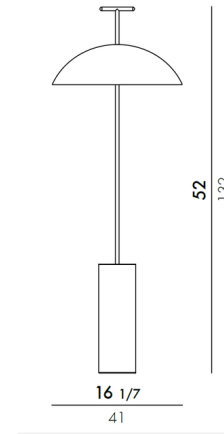

Description

The Geen-A Floor Lamp features sleek lines with a real sense of attitude. A smooth domed shade directs light downward for a soft glow. Perfect for a den, reading nook, or living room. Dimmable with the included dimmer.

Specifications

COLOR	N/A
BODY FINISH	White
WATTAGE	15W
DIMMER	Included
DIMENSIONS	16.14"W x 52"H
BULB NOT INCLUDED	3 x G25/Medium (E26)/5W/120V LED
COUNTRY OF ORIGIN	Italy

Shown in white

CLICK TO VIEW PRODUCT