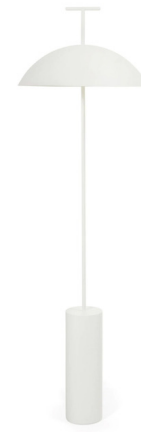

Lightology

lightology.com
866-954-4489
07-08-26

Project: _____

Company: _____

Location: _____ Fixture Type: _____

SPEC #: **KRL1065202**

Approved On: _____ Approved By: _____

Geen-A Floor Lamp By Kartell

Description

The Geen-A Floor Lamp features sleek lines with a real sense of attitude. A smooth domed shade directs light downward for a soft glow. Perfect for a den, reading nook, or living room. Dimmable with the included dimmer.

Specifications

COLOR	N/A
BODY FINISH	White
WATTAGE	15W
DIMMER	Included
DIMENSIONS	16.14"W x 52"H
BULB NOT INCLUDED	3 x G25/Medium (E26)/5W/120V LED
COUNTRY OF ORIGIN	Italy

Shown in white

CLICK TO VIEW PRODUCT