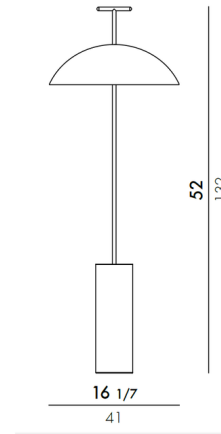

Description

The Geen-A Floor Lamp features sleek lines with a real sense of attitude. A smooth domed shade directs light downward for a soft glow. Perfect for a den, reading nook, or living room. Dimmable with the included dimmer.

Specifications

COLOR	N/A
BODY FINISH	Brick Red
WATTAGE	15W
DIMMER	Included
DIMENSIONS	16.14"W x 52"H
BULB NOT INCLUDED	3 x G25/Medium (E26)/5W/120V LED
COUNTRY OF ORIGIN	Italy

Shown in brick red

CLICK TO VIEW PRODUCT