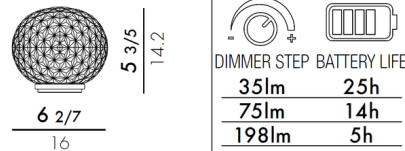

By Kartell

Description

The Mini Planet Table Lamp features a Smoke Crystal, Yellow Crystal, or Clear Crystal transparent surface, faceted inside and out, creating a rich tapestry of reflections. Available in Battery or Plug-in options. Battery option includes a touch dimmer that allows you to cycle through three dimming options by simply touching the top of the shade. Plug-in option has On/Off switch that is located on the cord. Battery option can last up to 21 hours.

Shown in clear crystal

Dimmable battery version

Direct power supply

Specifications

COLOR Clear Crystal
 BODY FINISH N/A
 WATTAGE 1.6W
 DIMMER Included
 DIMENSIONS 6.3"W x 5.6"H
 INTEGRATED LED MODULE 1 x LED/1.6W/120V LED
 COUNTRY OF ORIGIN Italy