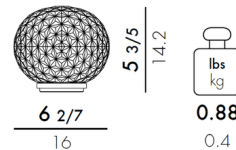

By Kartell

Description

The Mini Planet Table Lamp features a Smoke Crystal, Yellow Crystal, or Clear Crystal transparent surface, faceted inside and out, creating a rich tapestry of reflections. Available in Battery or Plug-in options. Battery option includes a touch dimmer that allows you to cycle through three dimming options by simply touching the top of the shade. Plug-in option has On/Off switch that is located on the cord. Battery option can last up to 21 hours.

Shown in clear crystal

Dimmable battery version

Direct power supply

Specifications

COLOR Clear Crystal
 BODY FINISH N/A
 WATTAGE 1.6W
 DIMMER Included
 DIMENSIONS 6.3"W x 5.6"H
 INTEGRATED LED MODULE 1 x LED/1.6W/120V LED
 COUNTRY OF ORIGIN Italy