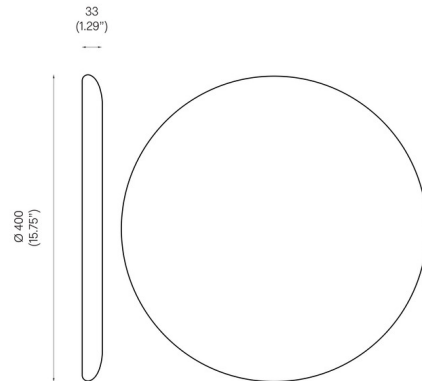

### Specifications

COLOR	N/A
BODY FINISH	Polished Brass
WATTAGE	N/A
DIMMER	N/A
DIMENSIONS	15.75"W x 15.75"H x 1.29"D
BULB	N/A

CLICK TO VIEW PRODUCT

Notes: