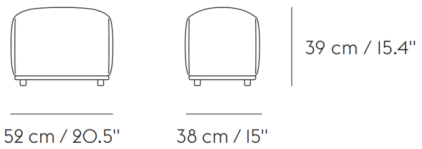

### Specifications

COLOR	Attire Cobalt
BODY FINISH	Black
WATTAGE	N/A
DIMMER	N/A
DIMENSIONS	20.5"W x 15.4"H x 15"D
BULB	N/A
COUNTRY OF ORIGIN	Slovakia

CLICK TO VIEW PRODUCT

Notes: