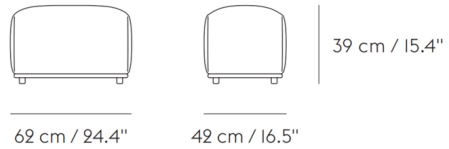

### Specifications

COLOR	Attire Cobalt
BODY FINISH	Black
WATTAGE	N/A
DIMMER	N/A
DIMENSIONS	20.5"W x 15.4"H x 15"D
BULB	N/A
COUNTRY OF ORIGIN	Slovakia

CLICK TO VIEW PRODUCT

Notes: