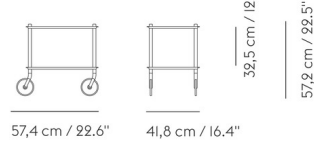

### Specifications

COLOR	N/A
BODY FINISH	Blue Grey
WATTAGE	N/A
DIMMER	N/A
DIMENSIONS	22.6"L x 16.4"W x 22.5"H
BULB	N/A
COUNTRY OF ORIGIN	China

CLICK TO VIEW PRODUCT

Notes: