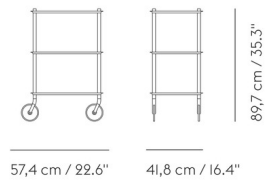

3-LAYER

2-LAYER