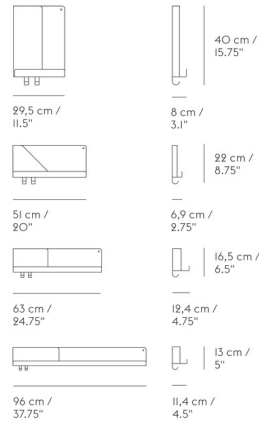

### Specifications

|                   |                        |
|-------------------|------------------------|
| COLOR             | Black                  |
| BODY FINISH       | N/A                    |
| WATTAGE           | N/A                    |
| DIMMER            | N/A                    |
| DIMENSIONS        | 20"W x 8.75"H x 2.75"D |
| BULB              | N/A                    |
| COUNTRY OF ORIGIN | China                  |