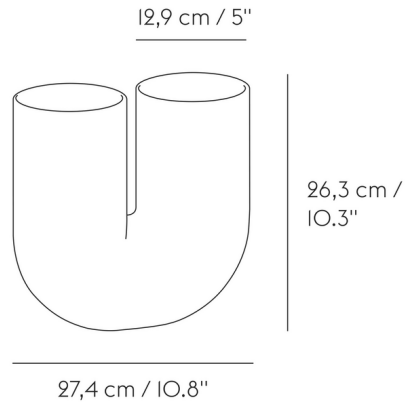

Lightology

lightology.com
866-954-4489
06-18-26

Project: _____

Company: _____

Location: _____ Fixture Type: _____

SPEC #: **MUU1065313**

Approved On: _____ Approved By: _____

Kink Vase By Muuto

Description

The Kink Vase offers a new way to arrange flowers and add a touch of modern design to any space. The curved design with two openings gives the vase a sculptural feel, even when not in use.

Shown in light blue

Specifications

COLOR	Light Blue
BODY FINISH	N/A
WATTAGE	N/A
DIMMER	N/A
DIMENSIONS	10.8"W x 10.3"H x 5"D
BULB	N/A
COUNTRY OF ORIGIN	China

CLICK TO VIEW PRODUCT

Notes: