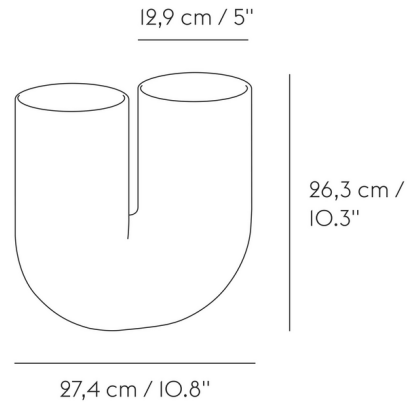

By Muuto

Description

The Kink Vase offers a new way to arrange flowers and add a touch of modern design to any space. The curved design with two openings gives the vase a sculptural feel, even when not in use.

Shown in light blue

Specifications

COLOR	Light Blue
BODY FINISH	N/A
WATTAGE	N/A
DIMMER	N/A
DIMENSIONS	10.8"W x 10.3"H x 5"D
BULB	N/A
COUNTRY OF ORIGIN	China

CLICK TO VIEW PRODUCT

Notes: