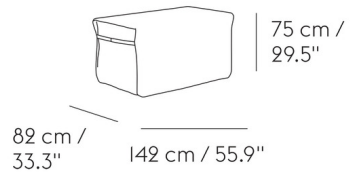

By Muuto

Description

The Linear Steel Cover offers protection to the Linear Steel Series, allowing the benches to slide under the table to keep everything protected from the weather when not in use.

Shown in black

Specifications

COLOR	Black
BODY FINISH	N/A
WATTAGE	N/A
DIMMER	N/A
DIMENSIONS	55.9"L x 33.3"W x 29.5"H
BULB	N/A
COUNTRY OF ORIGIN	China

CLICK TO VIEW PRODUCT

Notes: