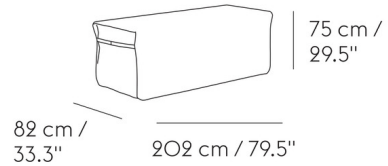

By Muuto

Description

The Linear Steel Cover offers protection to the Linear Steel Series, allowing the benches to slide under the table to keep everything protected from the weather when not in use.

Shown in black

Specifications

COLOR	Black
BODY FINISH	N/A
WATTAGE	N/A
DIMMER	N/A
DIMENSIONS	55.9"L x 33.3"W x 29.5"H
BULB	N/A
COUNTRY OF ORIGIN	China

CLICK TO VIEW PRODUCT

Notes: